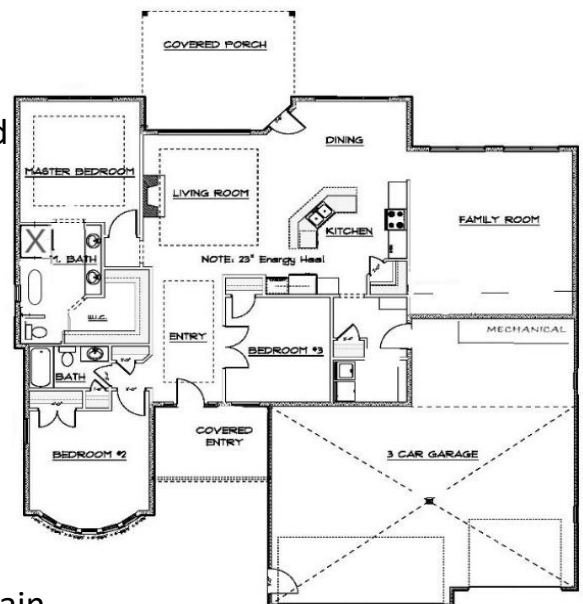

# DIVERSITY HOMES

**4003 Clairmont Rd. (Bismarck)**

**\$519,900**

- 2127 Square Feet (Slab On Grade)
- Open Floor Plan with an Extra Family Room and Abundance of Storage
- Grand Entry with 15' High Ceilings!! Additional Raised Ceiling Insets throughout Main Living Area and Master Bedroom
- 3 Bedrooms, 2 Baths
- Master Suite W/ Soaker Tub, Tiled Shower and Walk-In Closet
- Kitchen Includes Maple Cabinets, Double Oven, Large Island, and Quartz Countertops
- Gas Fireplace with Detail
- Oversized, 3 Stall Garage with Hot/Cold, and Floor Drain
- Covered Patio