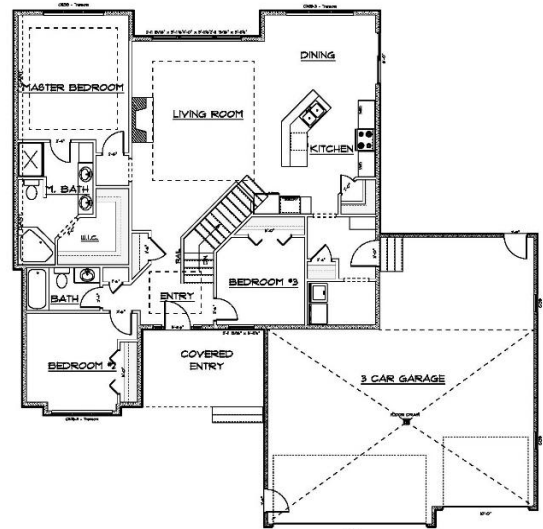

DIVERSITY HOMES

4704 Marsh Hawk (Bismarck) \$419,900

- 1674 SF MAIN LEVEL
- 9' MAIN LEVEL CEILINGS WITH
- OPEN FLOOR PLAN
- MAIN FEATURES 3 BEDROOMS, 2 BATHS
- MASTER SUITE W/WALK-IN CLOSET
- KITCHEN ISLAND WITH QUARTZ COUNTERTOPS
- MAPLE CABINETS & TRIM
- MAIN FLOOR LAUNDRY
- DIVERSITY SIGNATURE RAILING
- MUD ROOM WITH BOOTH BENCH AREA
- OVERSIZED 3 STALL GARAGE
- HOT/COLD AND FLOOR DRAIN IN GARAGE