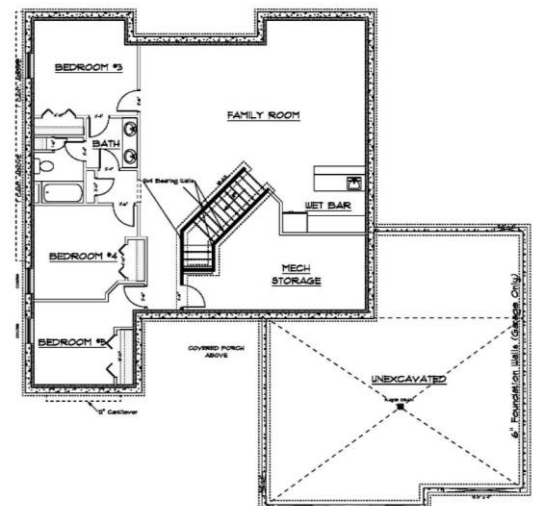

DIVERSITY HOMES

4704 Marsh Hawk (Bismarck) \$419,900

- 1674 SF MAIN LEVEL
- 9' MAIN LEVEL CEILINGS WITH
- OPEN FLOOR PLAN
- MAIN FEATURES 3 BEDROOMS, 2 BATHS
- MASTER SUITE W/WALK-IN CLOSET
- KITCHEN ISLAND WITH QUARTZ COUNTERTOPS
- MAPLE CABINETS & TRIM
- MAIN FLOOR LAUNDRY
- DIVERSITY SIGNATURE RAILING
- MUD ROOM WITH BOOTH BENCH AREA
- OVERSIZED 3 STALL GARAGE
- HOT/COLD AND FLOOR DRAIN IN GARAGE