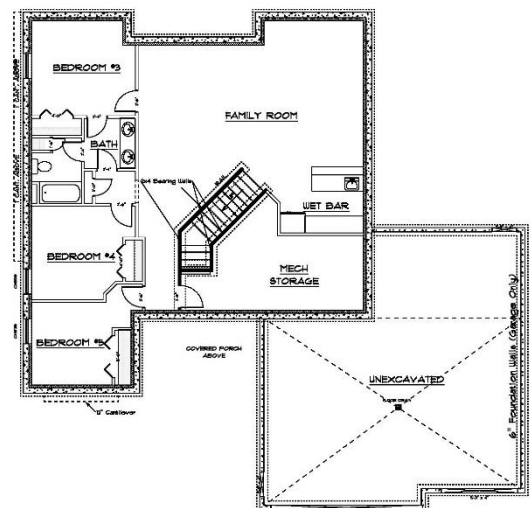

## 4608 Marsh Hawk (Bismarck) \$434,900

- 1674 SF MAIN LEVEL
- 9' MAIN LEVEL CEILINGS WITH
- OPEN FLOOR PLAN
- MAIN FEATURES 3 BEDROOMS, 2 BATHS
- MASTER SUITE W/WALK-IN CLOSET
- KITCHEN ISLAND WITH QUARTZ COUNTERTOPS
- MAPLE CABINETS & TRIM
- MAIN FLOOR LAUNDRY
- DIVERSITY SIGNATURE RAILING
- MUD ROOM WITH BOOTH BENCH AREA
- OVERSIZED 3 STALL GARAGE
- HOT/COLD AND FLOOR DRAIN IN GARAGE