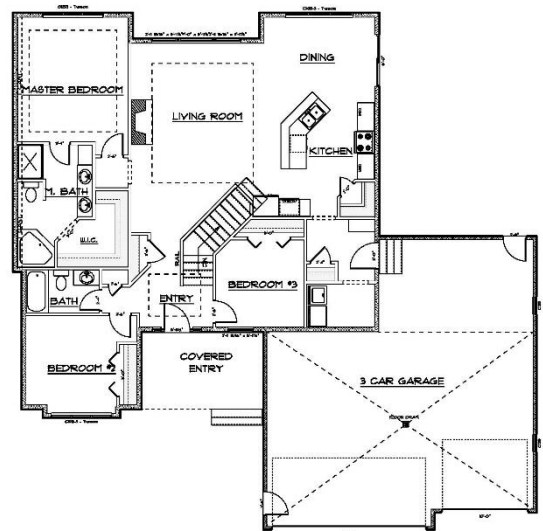

## 4608 Marsh Hawk (Bismarck) \$434,900

- 1674 SF MAIN LEVEL
- 9' MAIN LEVEL CEILINGS WITH
- OPEN FLOOR PLAN
- MAIN FEATURES 3 BEDROOMS, 2 BATHS
- MASTER SUITE W/WALK-IN CLOSET
- KITCHEN ISLAND WITH QUARTZ COUNTERTOPS
- MAPLE CABINETS & TRIM
- MAIN FLOOR LAUNDRY
- DIVERSITY SIGNATURE RAILING
- MUD ROOM WITH BOOTH BENCH AREA
- OVERSIZED 3 STALL GARAGE
- HOT/COLD AND FLOOR DRAIN IN GARAGE