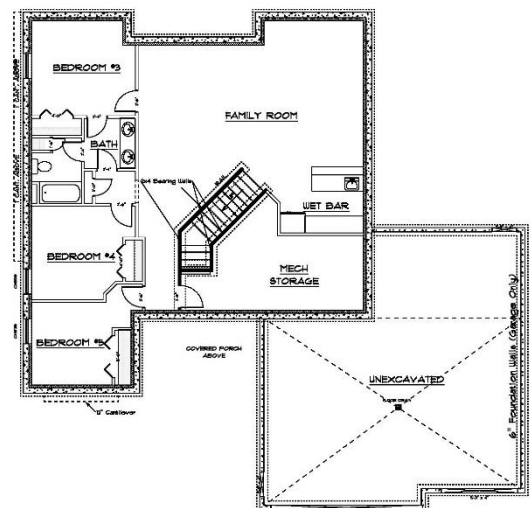

DIVERSITY HOMES

4608 Marsh Hawk (Bismarck) \$419,900

- 1674 SF MAIN LEVEL
- 9' MAIN LEVEL CEILINGS WITH
- OPEN FLOOR PLAN
- MAIN FEATURES 3 BEDROOMS, 2 BATHS
- MASTER SUITE W/WALK-IN CLOSET
- KITCHEN ISLAND WITH QUARTZ COUNTERTOPS
- MAPLE CABINETS & TRIM
- MAIN FLOOR LAUNDRY
- DIVERSITY SIGNATURE RAILING
- MUD ROOM WITH BOOTH BENCH AREA
- OVERSIZED 3 STALL GARAGE
- HOT/COLD AND FLOOR DRAIN IN GARAGE