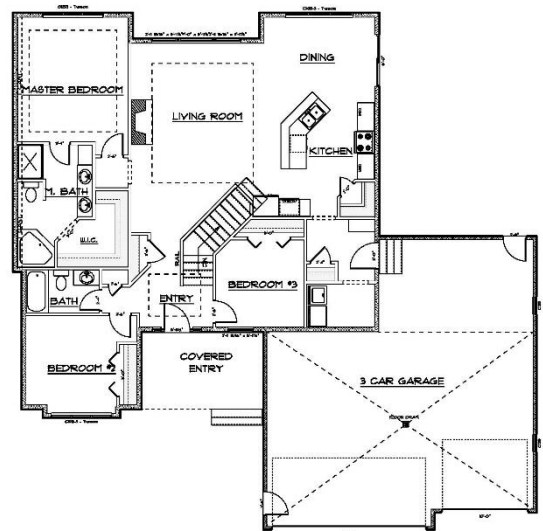

DIVERSITY HOMES

4608 Marsh Hawk (Bismarck) \$419,900

- 1674 SF MAIN LEVEL
- 9' MAIN LEVEL CEILINGS WITH
- OPEN FLOOR PLAN
- MAIN FEATURES 3 BEDROOMS, 2 BATHS
- MASTER SUITE W/WALK-IN CLOSET
- KITCHEN ISLAND WITH QUARTZ COUNTERTOPS
- MAPLE CABINETS & TRIM
- MAIN FLOOR LAUNDRY
- DIVERSITY SIGNATURE RAILING
- MUD ROOM WITH BOOTH BENCH AREA
- OVERSIZED 3 STALL GARAGE
- HOT/COLD AND FLOOR DRAIN IN GARAGE