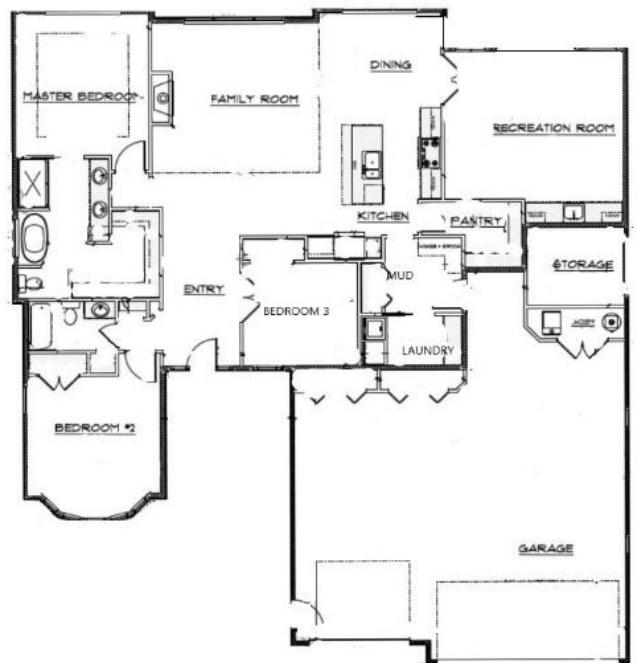

DIVERSITY HOMES

3914 Herd Place (Bismarck)

\$659,900

- 2150 Square Feet (Patio Home)
- Open Floor Plan with an Extra Family Room, Wet Bar, and Covered Patio
- Grand Entry with 15' High Ceilings
- 3 Bedrooms, 2 1/2 Baths
- Master Suite W/ Soaker Tub, Tiled Shower and Walk-In Closet
- Kitchen Includes Double Oven, Large Island, and Quartz Countertops
- Gas Fireplace with Wall Detail
- Oversized, 3 Stall Garage with Hot/Cold Water Spigot, and Floor Drain