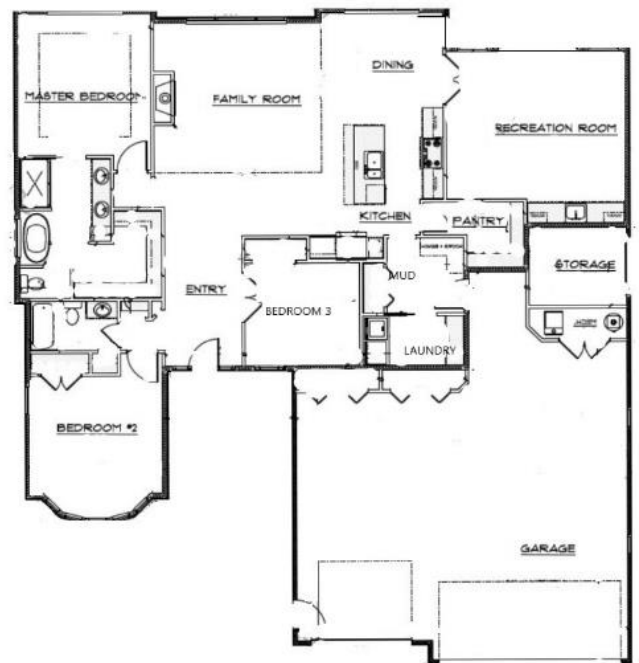

DIVERSITY HOMES

3914 Herd Place (Bismarck)

\$659,900

- 2150 Square Feet (Slab On Grade)
- Open Floor Plan with an Extra Family Room, Wet Bar, and Covered Patio
- Grand Entry with 15' High Ceilings
- 3 Bedrooms, 2 1/2 Baths
- Master Suite W/ Soaker Tub, Tiled Shower and Walk-In Closet
- Kitchen Includes Double Oven, Large Island, and Quartz Countertops
- Gas Fireplace with Detail
- Oversized, 3 Stall Garage with Hot/Cold Water Spigot, and Floor Drain